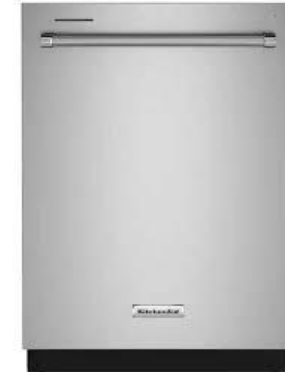

## 4 DISHWASHER

### KitchenAid

Stainless Steel | KDTM405PPS

1

2

3

4