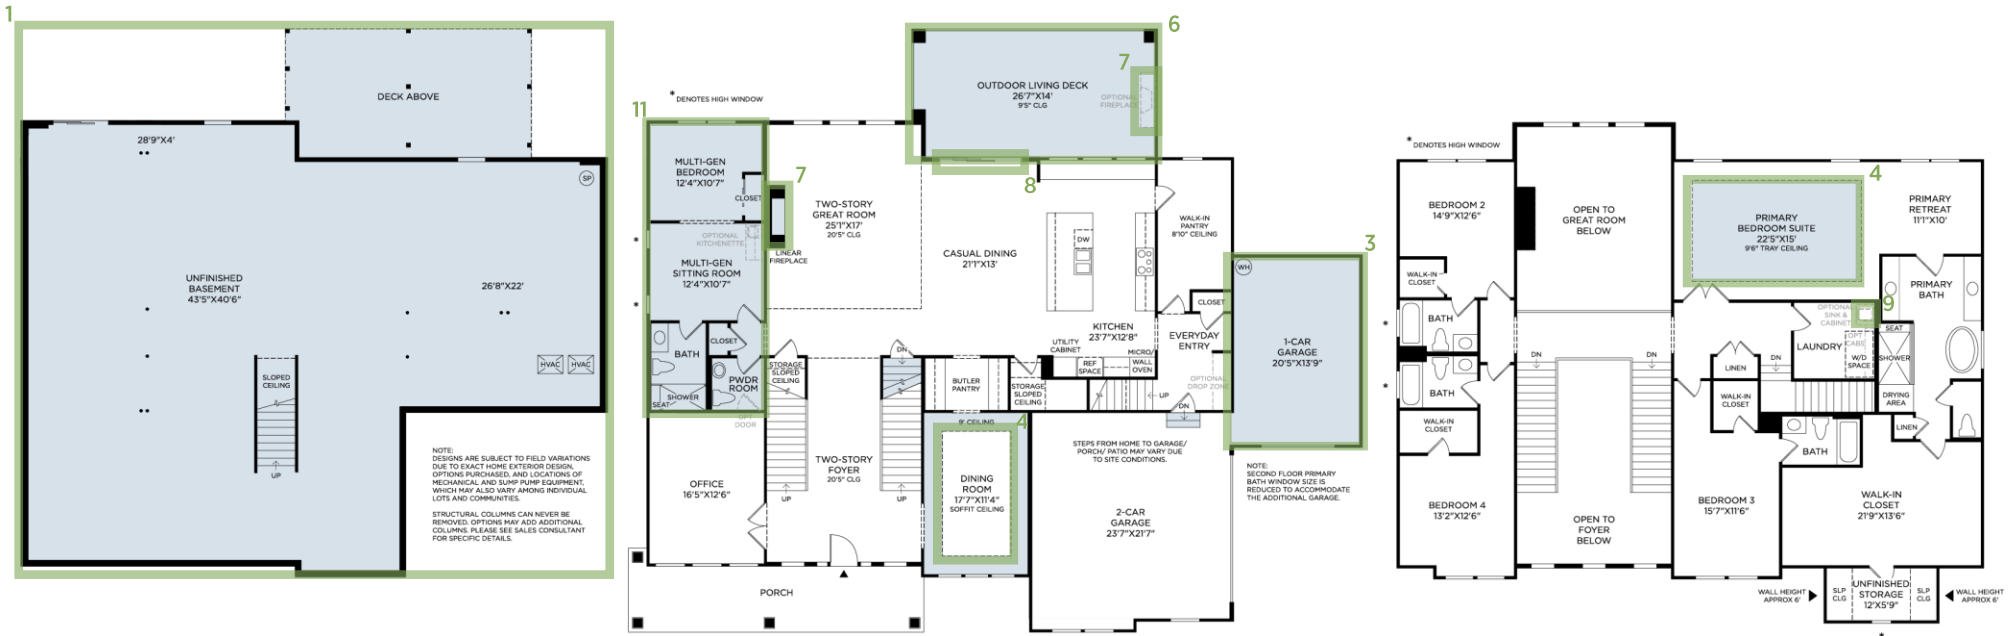

- | | | | | | | | | | | | |
|---|---|---|---|---|---|---|--|----------------------------|---|---|--------------------------------|
| 1 |  | PAINTED BRICK Greek Villa SW 7551 | 3 |  | FRONT DOOR Tricorn Black SW 6258 | 5 |  | FASCIA & FRIEZE | 7 |  | ROOF Charcoal GAF |
| 2 |  | ACCENT & TRIM Gray Matters SW 7066 | 4 |  | GARAGE DOOR Peppercorn SW 7674 | 6 |  | METAL ROOF Black | | | |

- 1 WALKOUT BASEMENT
- 2 ADDITIONAL 3050 WINDOW (X2)
(not shown)
- 3 3-CAR GARAGE 2/1 SPLIT
- 4 SOFFIT CEILING, TRAY CEILING
- 5 TANKLESS WATER HEATER
(not shown)
- 6 OUTDOOR LIVING SPACE
- 7 LINEAR FIREPLACE 48”
MEZZO/CRAVE EXTERIOR FIREPLACE
42”
- 8 MULTI-SLIDE STACKED DOOR 9X8
- 9 LAUNDRY ROOM U/M SINK
- 10 PRI BATH 1.75 HANDSHOWER
(not shown)
- 11 MULTI-GEN SUITE ADDITION
- 12 FRONT DOOR TYPE 27
(not shown)